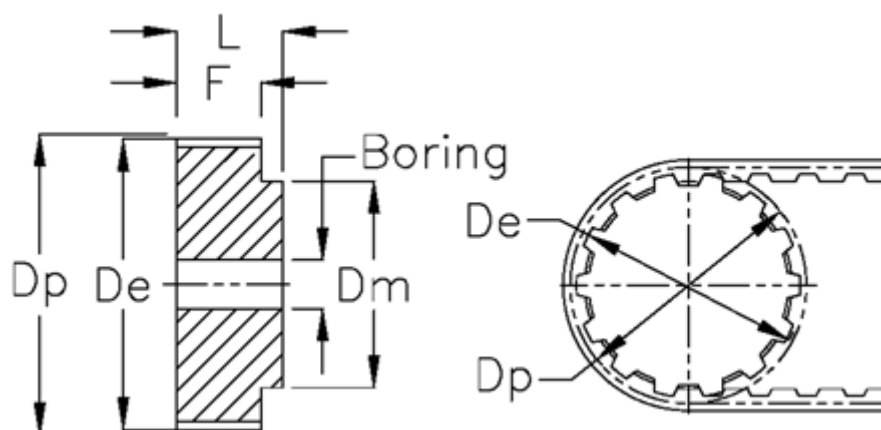

Article number: 60415366048

Description: Timing Belt Pulley 66 T10 48/0

Measures

Belt width	= - 50 mm	Type = T10
D_e	= 150.95	Weight = 2.83
D_m	= 95	
D_p	= 152.95	
F	= 56	
L	= 66	
Pre-drilled	= 16	
Tooth number	= 48	